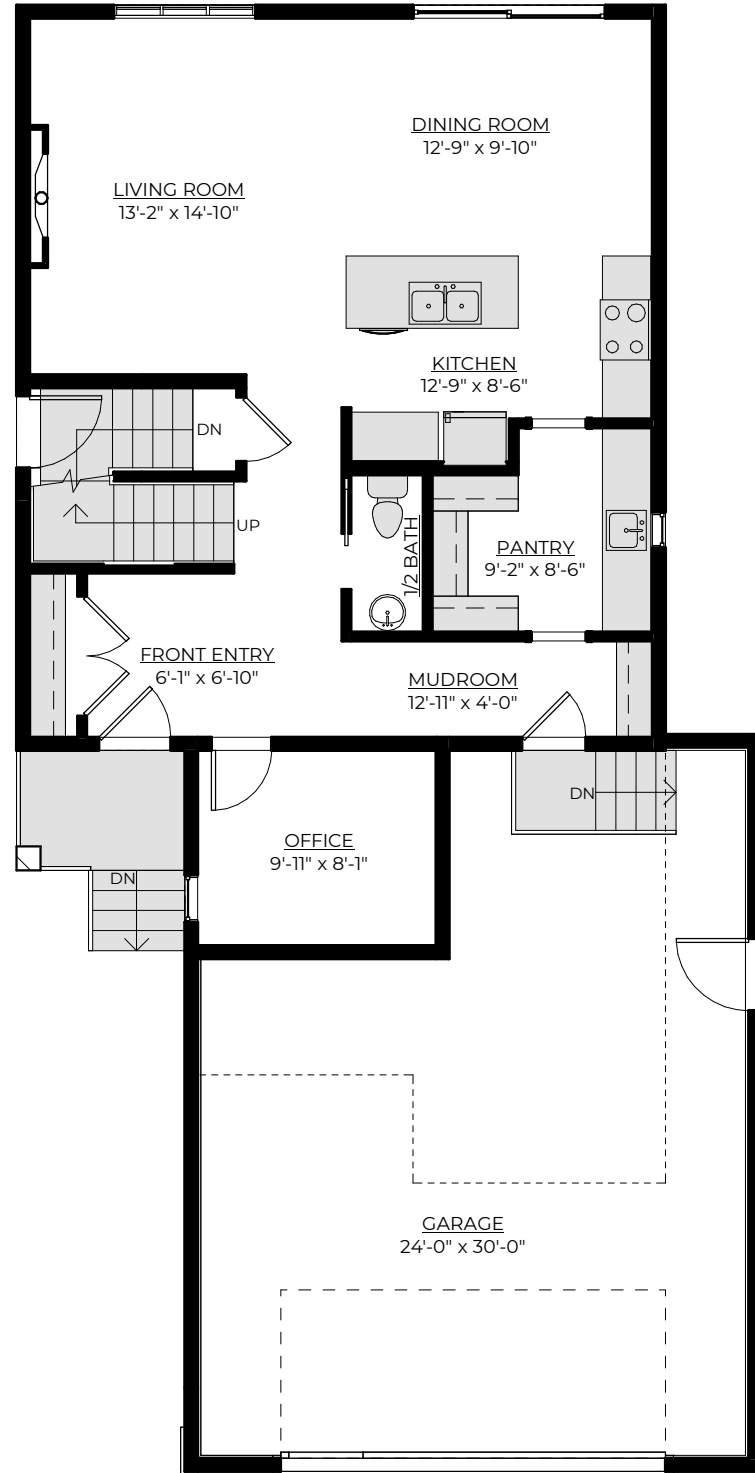

**EDGEWATER
DEVELOPMENT**
Custom Home Builders

QUEENS + SUITE

Future Basement Plan
933 ft²

Optional Basement Suite
636 ft²

Main Floor Plan
933 ft²

Second Floor Plan
1155 ft²