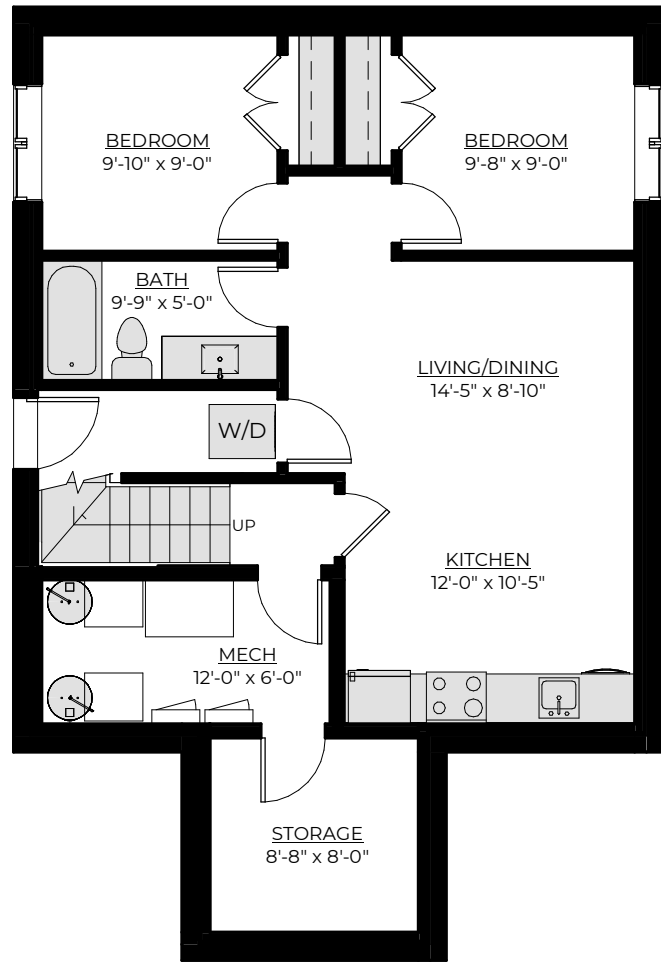

**EDGEWATER
DEVELOPMENT**
Custom Home Builders

QUEENS + SUITE

Future Basement Plan
933 ft²

Optional Basement Suite
636 ft²

Main Floor Plan
933 ft²

Second Floor Plan
1155 ft²