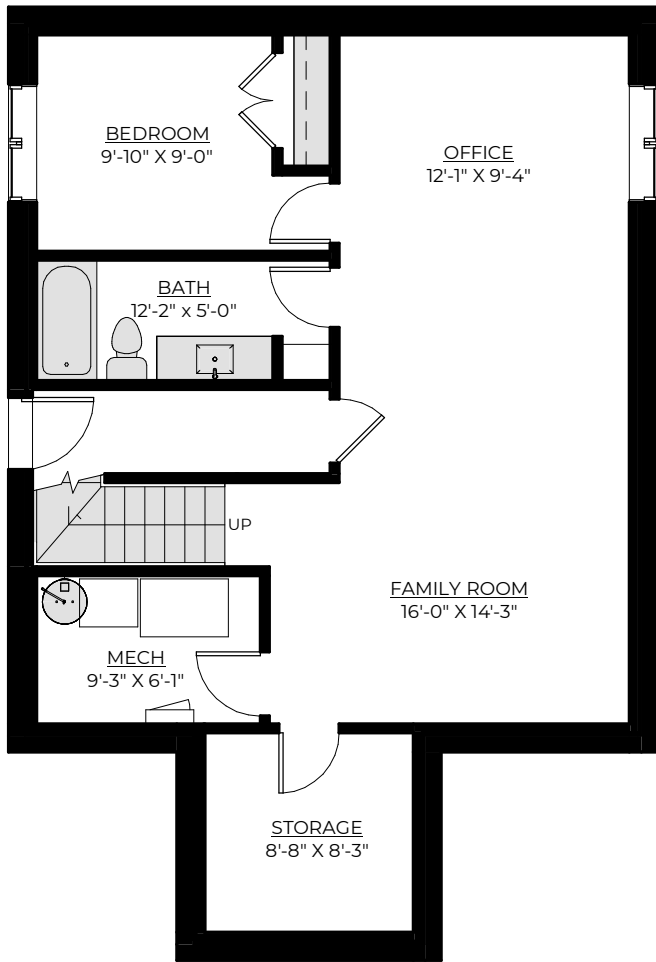

**EDGEWATER
DEVELOPMENT**
Custom Home Builders

QUEENS + SUITE

Future Basement Plan
933 ft²

Optional Basement Suite
636 ft²

Main Floor Plan
933 ft²

Second Floor Plan
1155 ft²