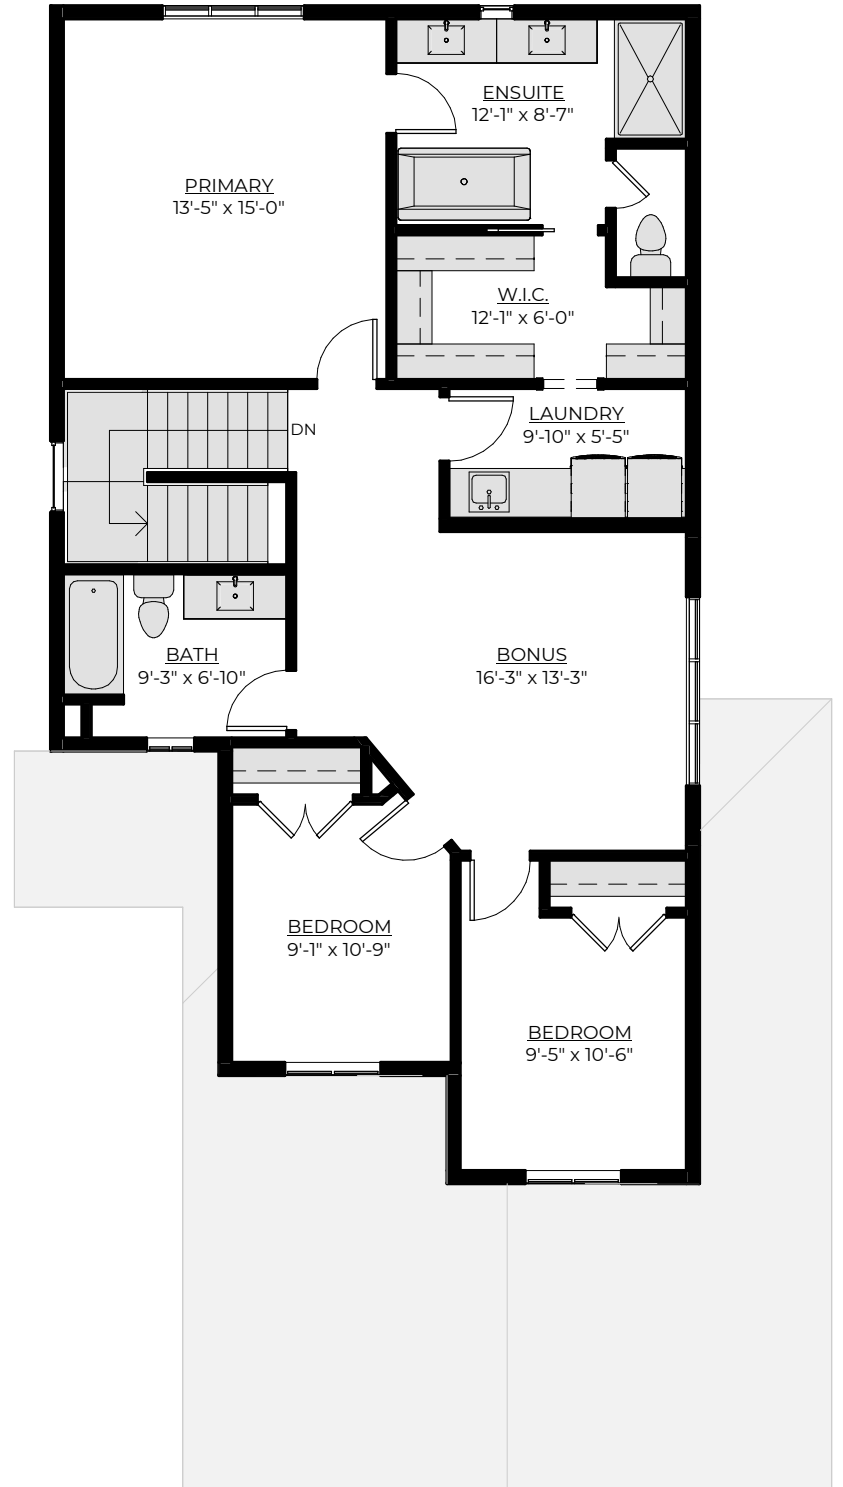

**EDGEWATER
DEVELOPMENT**
Custom Home Builders

QUEENS + SUITE

Future Basement Plan
933 ft²

Optional Basement Suite
636 ft²

Main Floor Plan
933 ft²

Second Floor Plan
1155 ft²